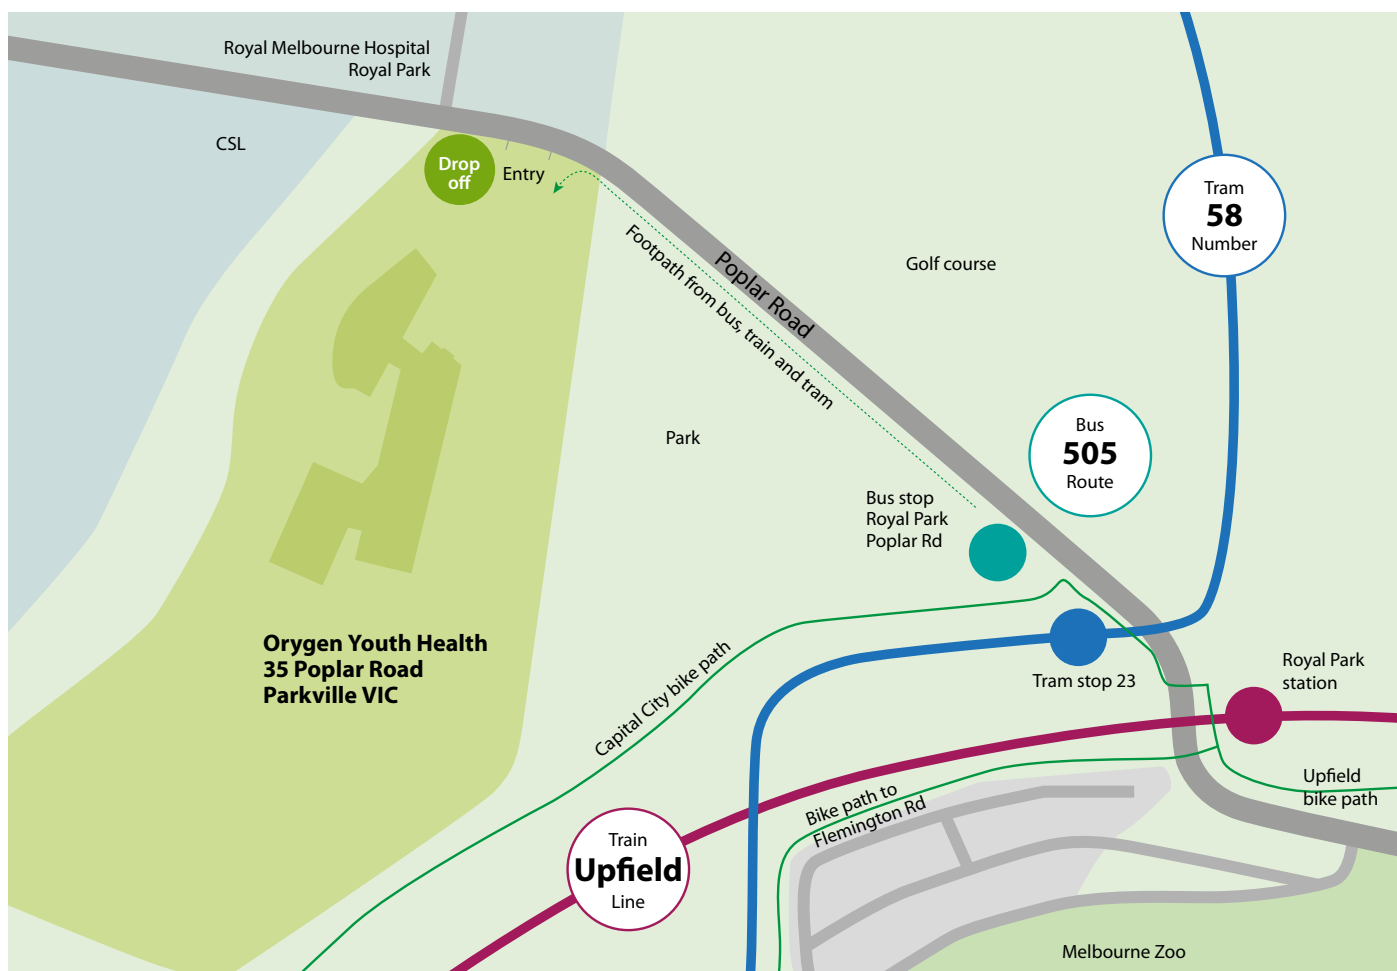

How to get to Orygen Youth Health (OYH) in Parkville

35 Poplar Road Parkville VIC 3052

03 9966 9100

Public transport

Tram – Tram 58, West Coburg–Toorak, stops at the Royal Park Station (stop 27).

Train – The Upfield line Train stops at Royal Park Station (Zoo). OYH is then a short walk (200m) down the hill (away from the zoo).

Bus – Bus route 505 travels between Moonee Ponds Bus Interchange and Royal Pde Melbourne University via Parkville Gardens. The bus travels along Poplar Rd, with bus stops just before and after the OYH main entrance.

For further travel info visit ptv.vic.gov.au or download the PTV app from your phone's app store.

Personal transport

Car – The redevelopment means there is limited parking onsite at the moment. If you are dropping off a young person, there is a 5-minute drop-off area next to Poplar Road. There are also parking options at the zoo and across the road. Please allow plenty of time in case you are not able to park close by.

Bicycle – Bike paths connect with the station. Ride from there down Poplar Rd and use the front entry.

OYH site information