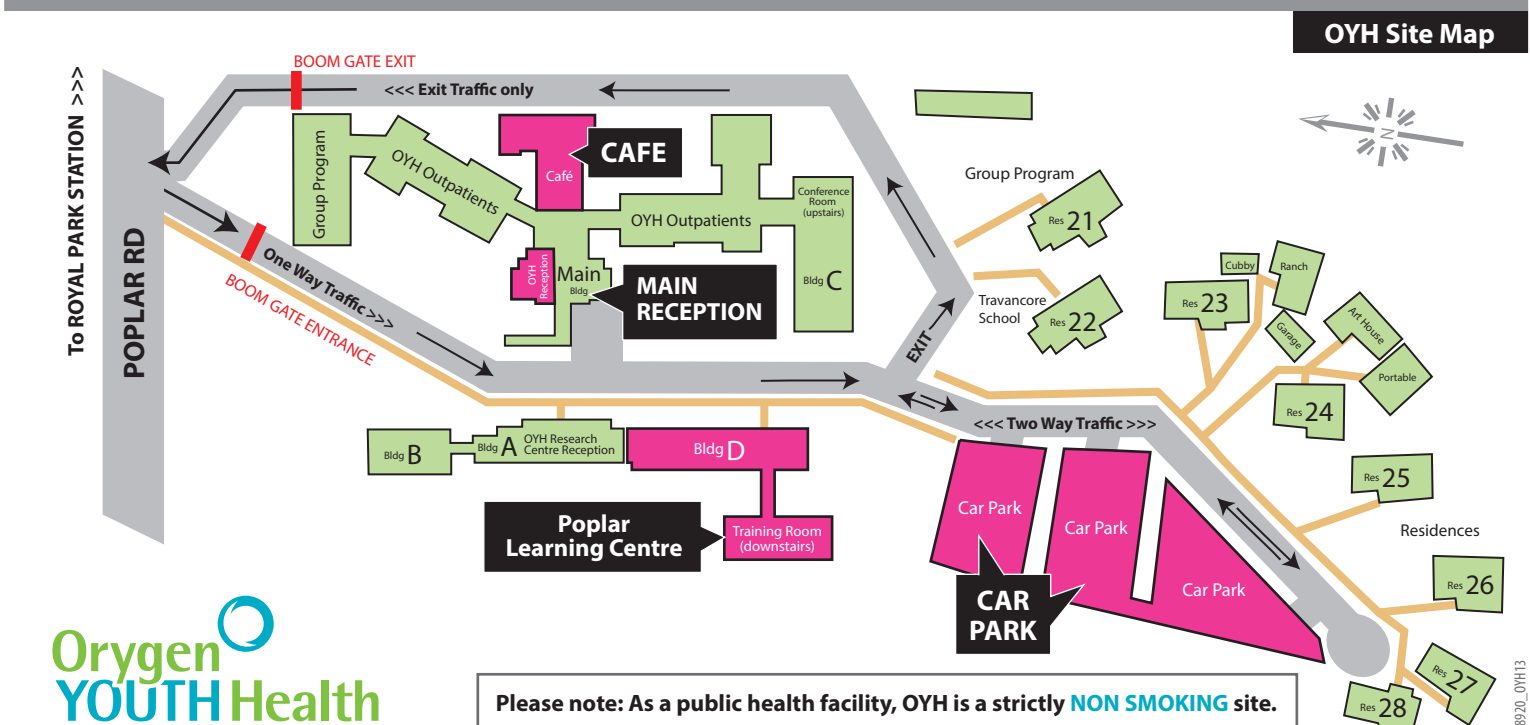

How to get to Orygen Youth Health (OYH) in Parkville

Please note: car parking is limited on the OYH site so we encourage you to use public transport if possible.

To Parkville by train or tram:

The **Upfield line Train** stops at Royal Park Station (Zoo). **Tram 55** also stops at the Royal Park Station (stop 26). OYH is then a short walk (200m) down the hill (away from the zoo).

To Parkville by bus:

Bus route 505 travels between Moonee Ponds Bus Interchange and Royal Pde, Melbourne University via Parkville Gardens. The bus travels along Poplar Rd, with bus stops just before and after the OYH main entrance.

To Parkville by car:

There is paid parking available at the Parkville site for \$7 (exact coins or credit card only).

For further travel info visit www.metlinkmelbourne.com.au or download the Metlink app from your phone's app store.

Please note: As a public health facility, OYH is a strictly **NON SMOKING** site.