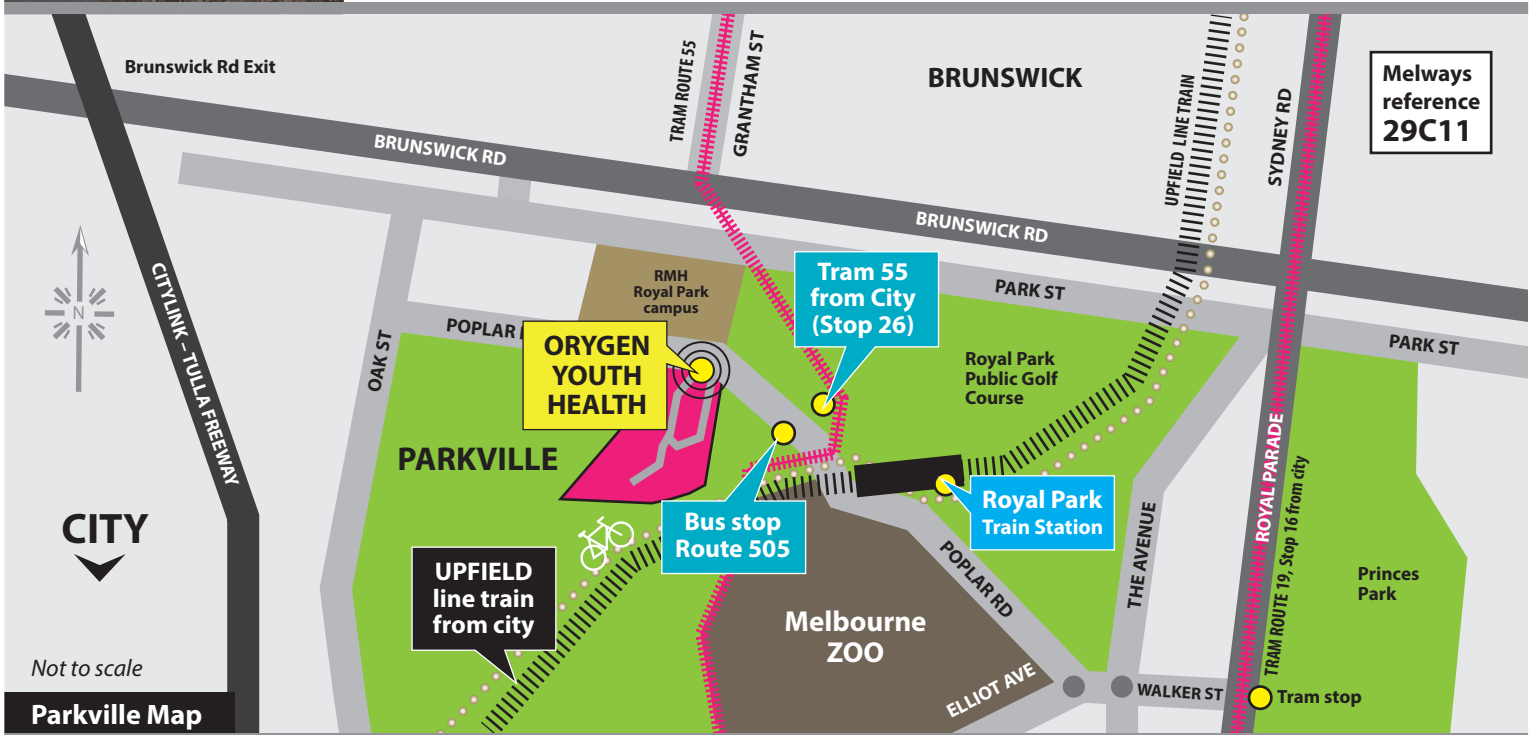

How to get to Orygen Youth Health (OYH) in Parkville

Please note: car parking is limited on the OYH site so we encourage you to use public transport if possible.

To Parkville by train or tram:

The **Upfield line Train** stops at Royal Park Station (Zoo). **Tram 55** also stops at the Royal Park Station (stop 26). OYH is then a short walk (200m) down the hill (away from the zoo).

To Parkville by bus:

Bus route 505 travels between Moonee Ponds Bus Interchange and Royal Pde, Melbourne University via Parkville Gardens. The bus travels along Poplar Rd, with bus stops just before and after the OYH main entrance.

To Parkville by car:

There is paid parking available at the Parkville site for \$7 (exact coins or credit card only).

For further travel info visit www.metlinkmelbourne.com.au or download the Metlink app from your phone's app store.